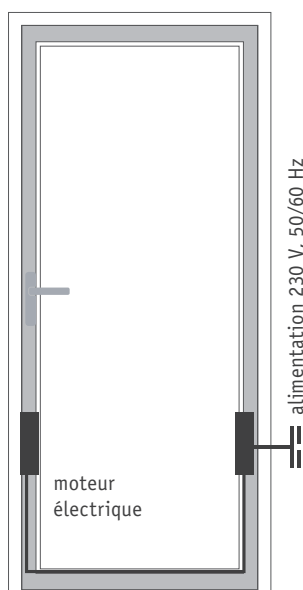

Serrure à verrouillage électrique

Grâce à deux moteurs parallèles de puissance élevée, la serrure électrique permet d'ouvrir et fermer la porte de manière fiable et pratique. La serrure a une durée testée pour 200.000 cycles de fonctionnement (classe 7).

Le mécanisme de fermeture électrique permet la fermeture totale de la porte. La serrure électrique peut aussi bien être actionnée par la commande électrique que manuellement, en utilisant la clé ou en manœuvrant la poignée.

L'alimentation et la manœuvre sont gérées par une centrale radio sans fil. L'ouvrant de la porte peut être décroché pour effectuer d'éventuels travaux d'entretien.

Le fonctionnement correct de la porte d'entrée est testé en usine. Le ferrage intègre en standard une fonction anti-panique.

Systèmes d'accès

Télécommande